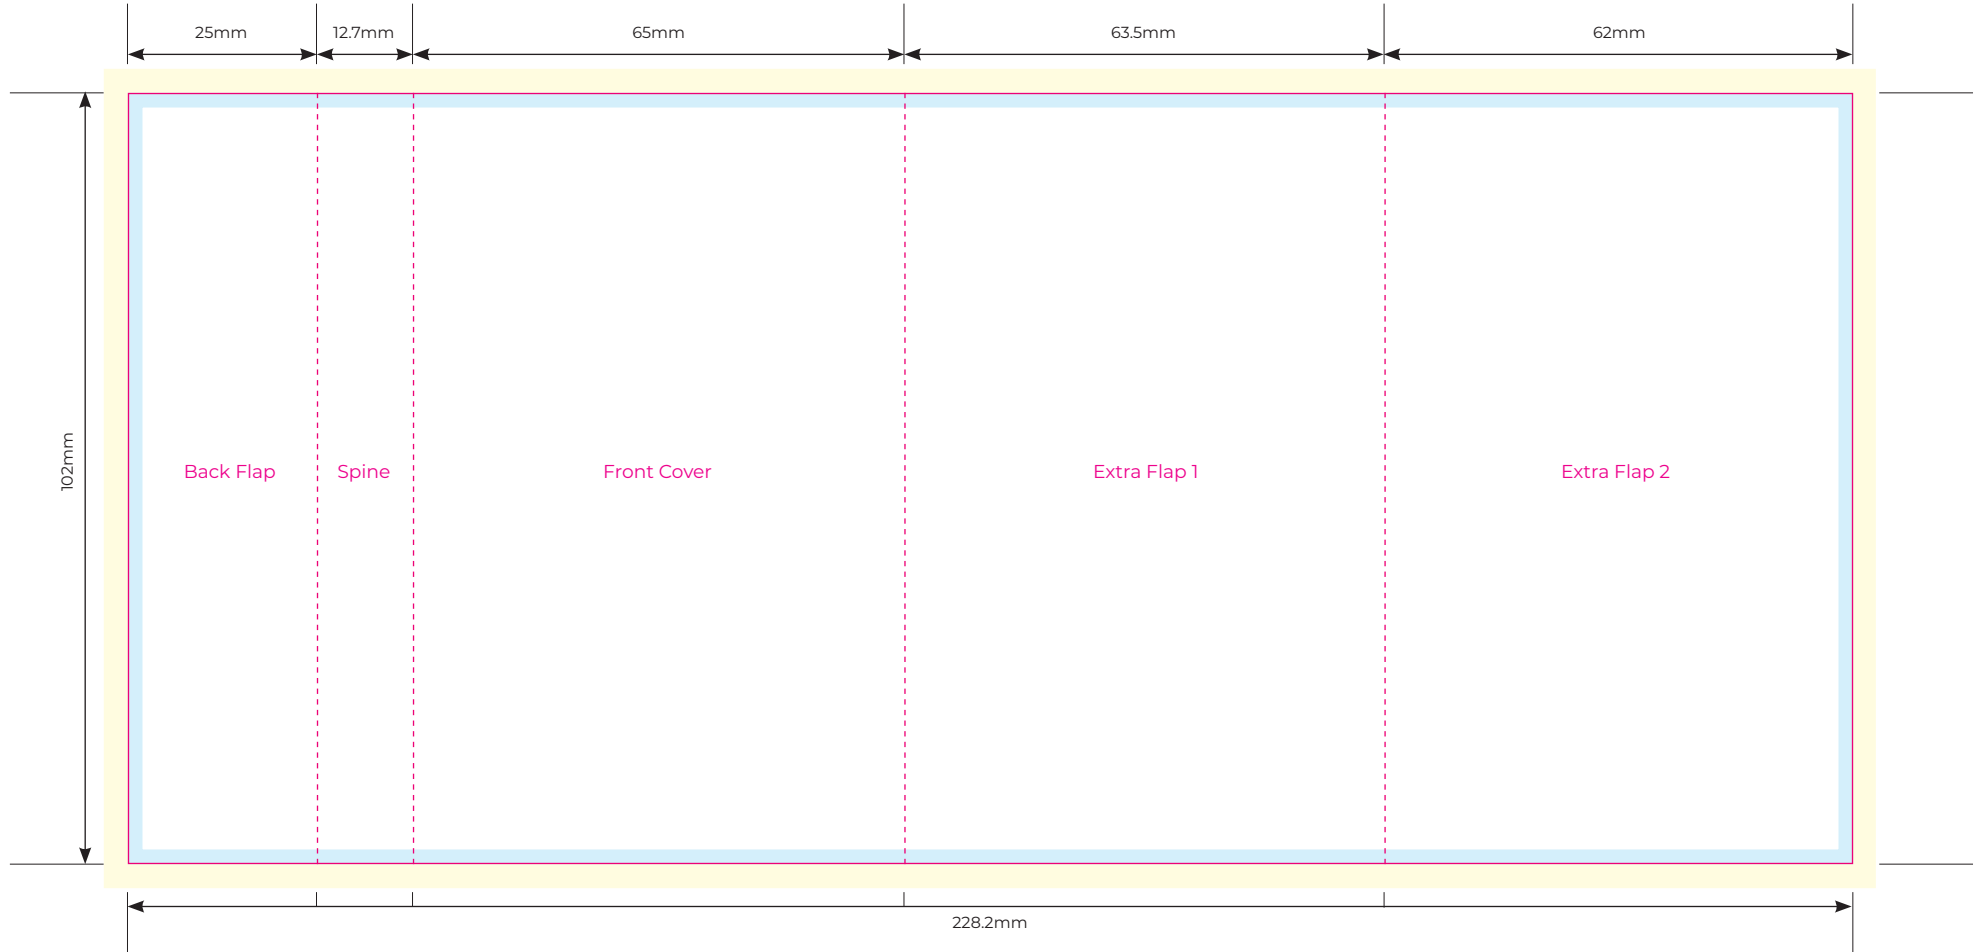

- 3mm bleed
- Safe zone
- Trim line / crease

- 3mm bleed
- Safe zone
- Trim line / crease