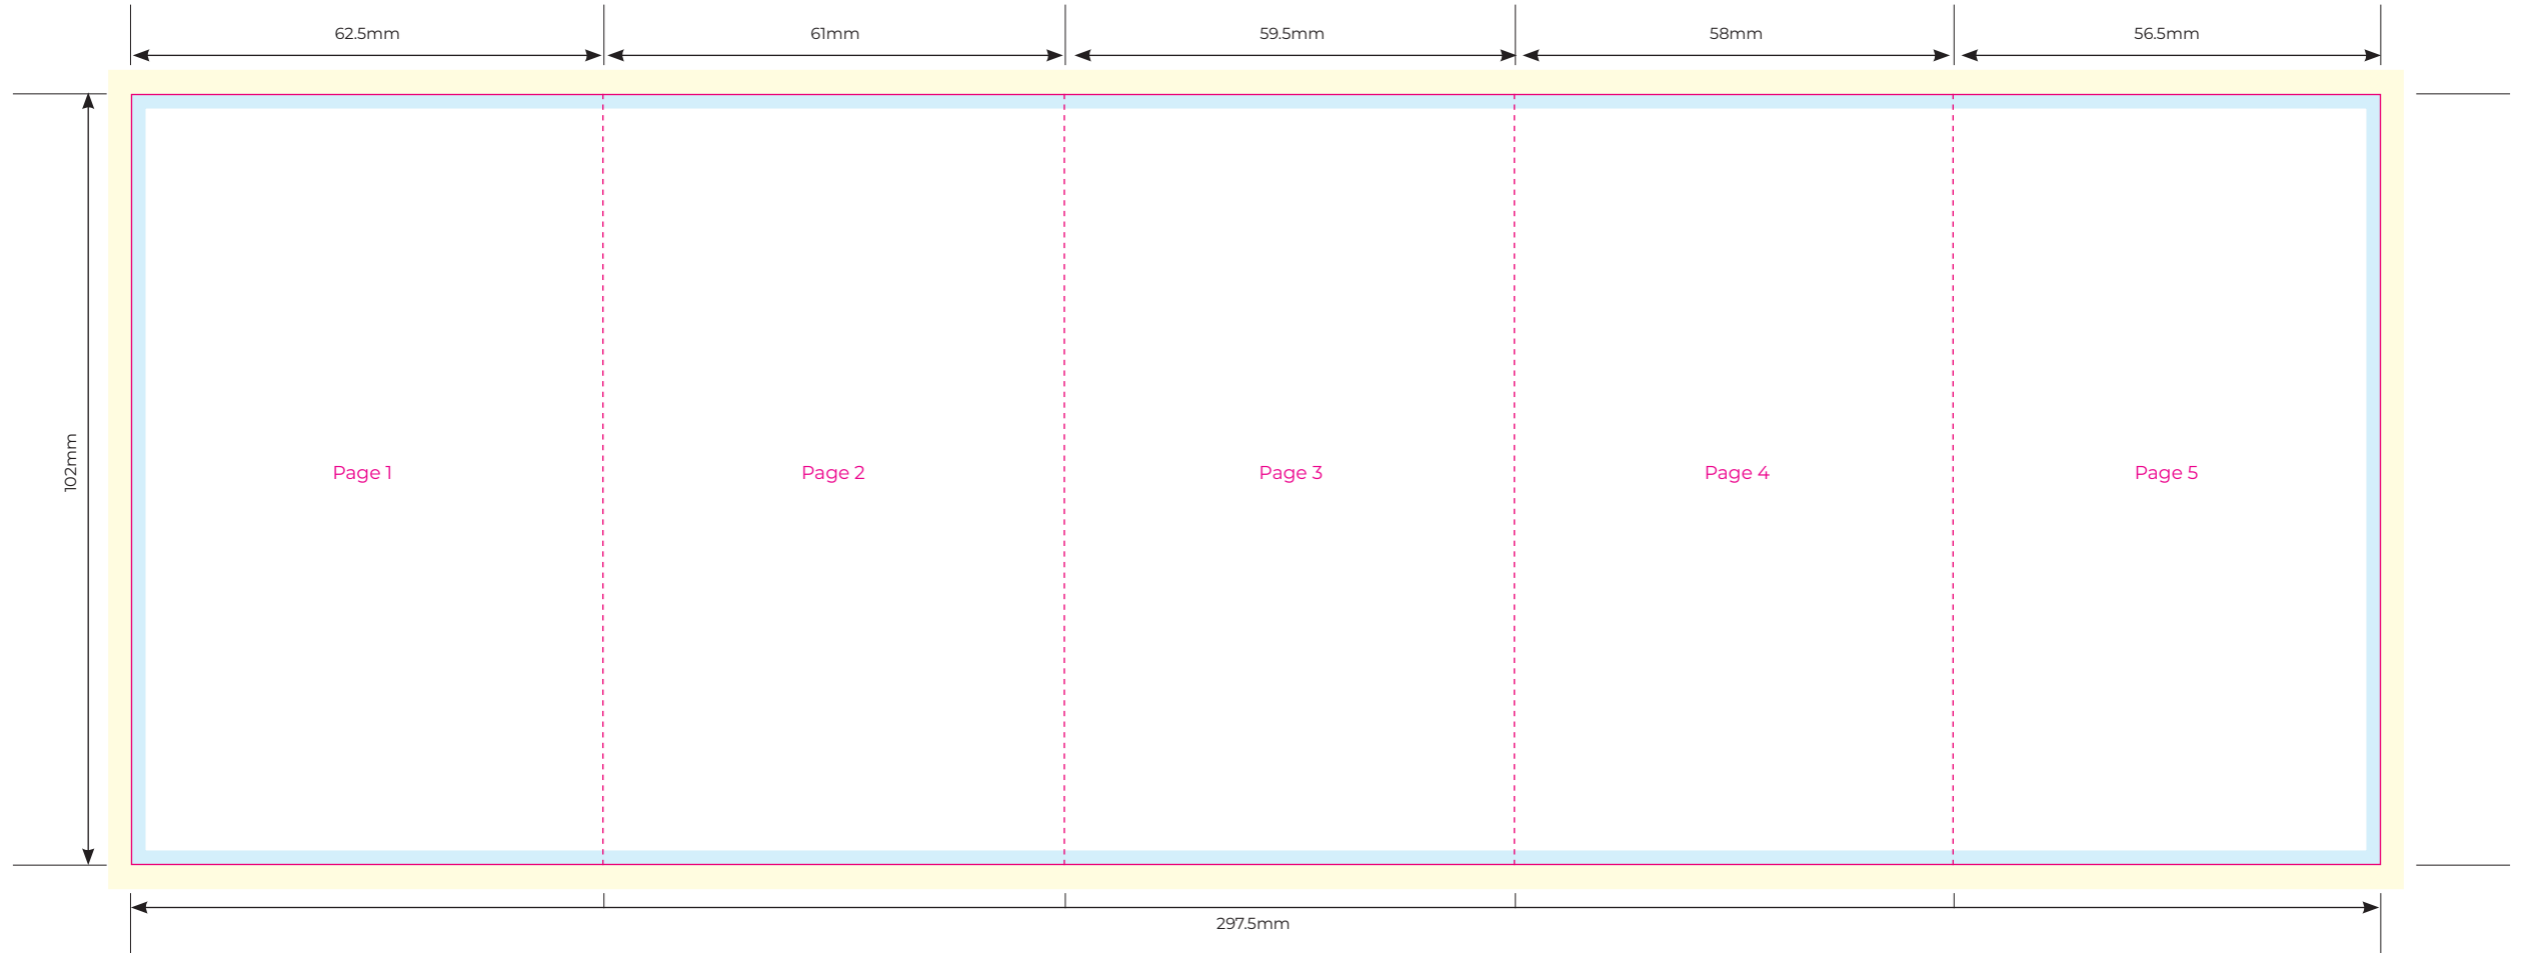

- 3mm bleed
- Safe zone
- Trim line / crease

 3mm bleed Safe zone Trim line / crease