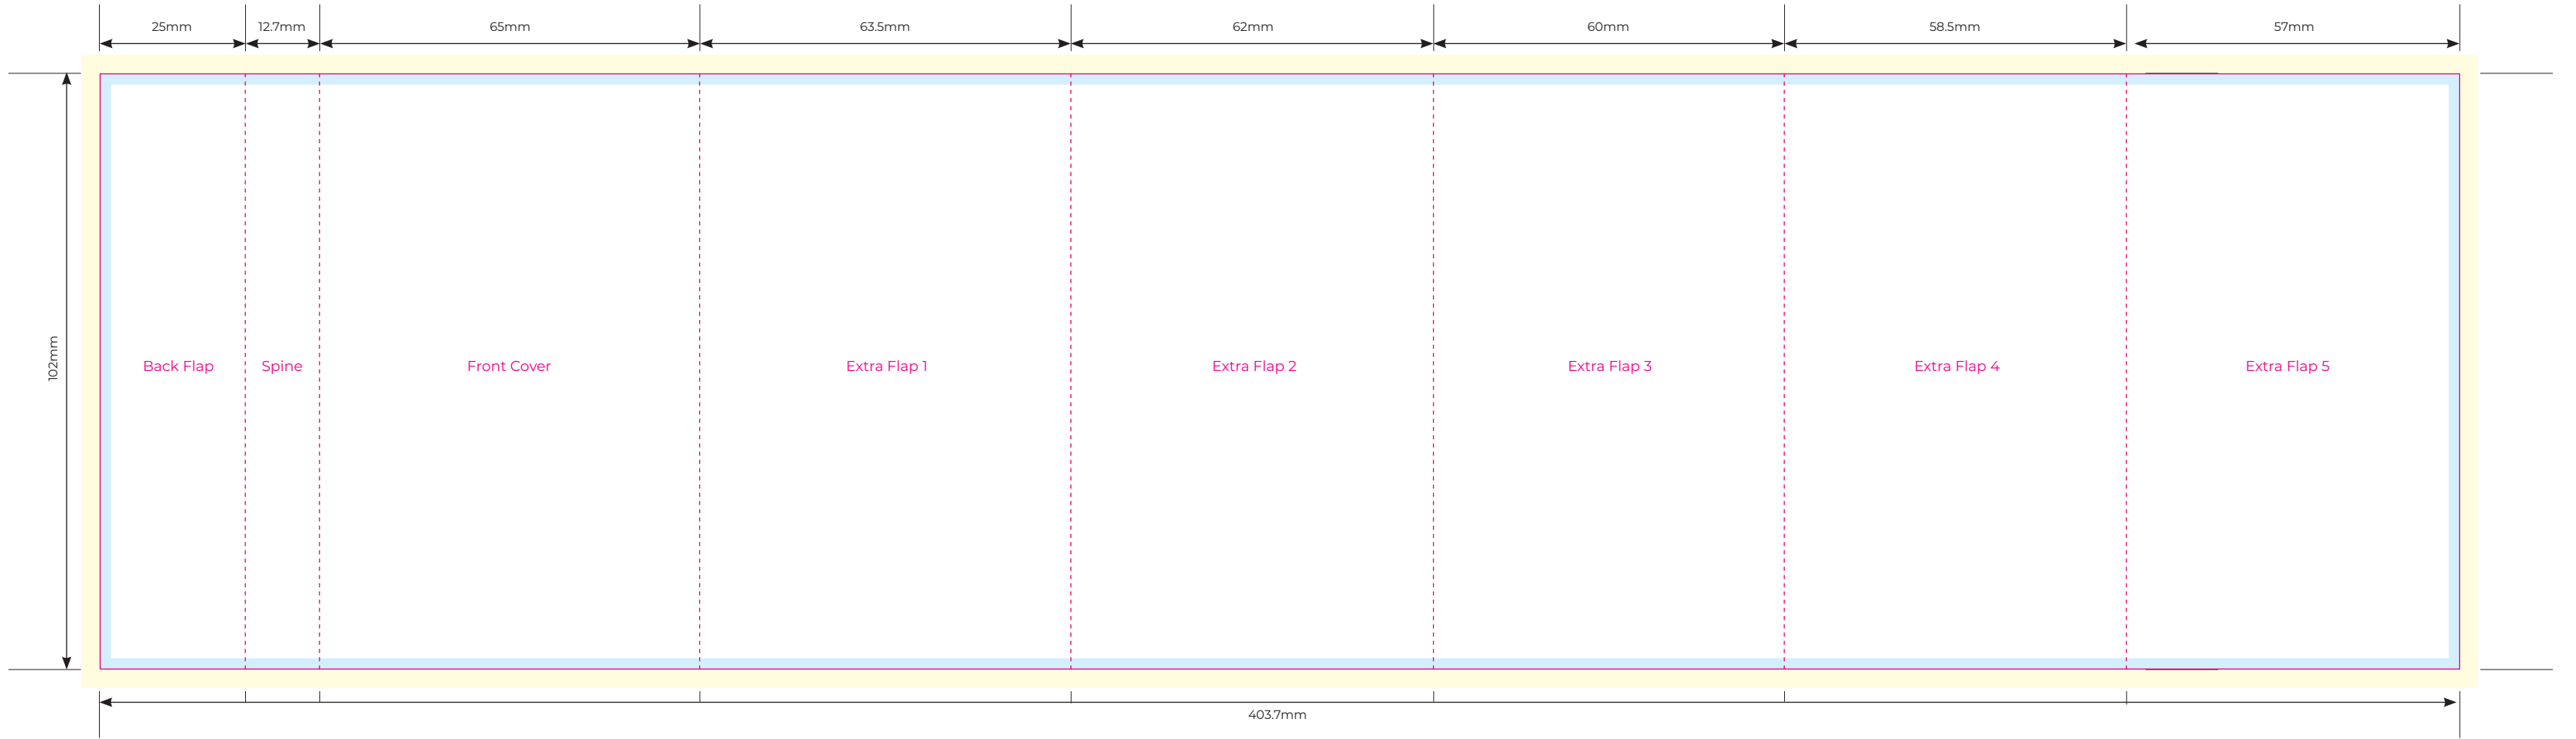

- 3mm bleed
- Safe zone
- Trim line / crease

- 3mm bleed
- Safe zone
- Trim line / crease