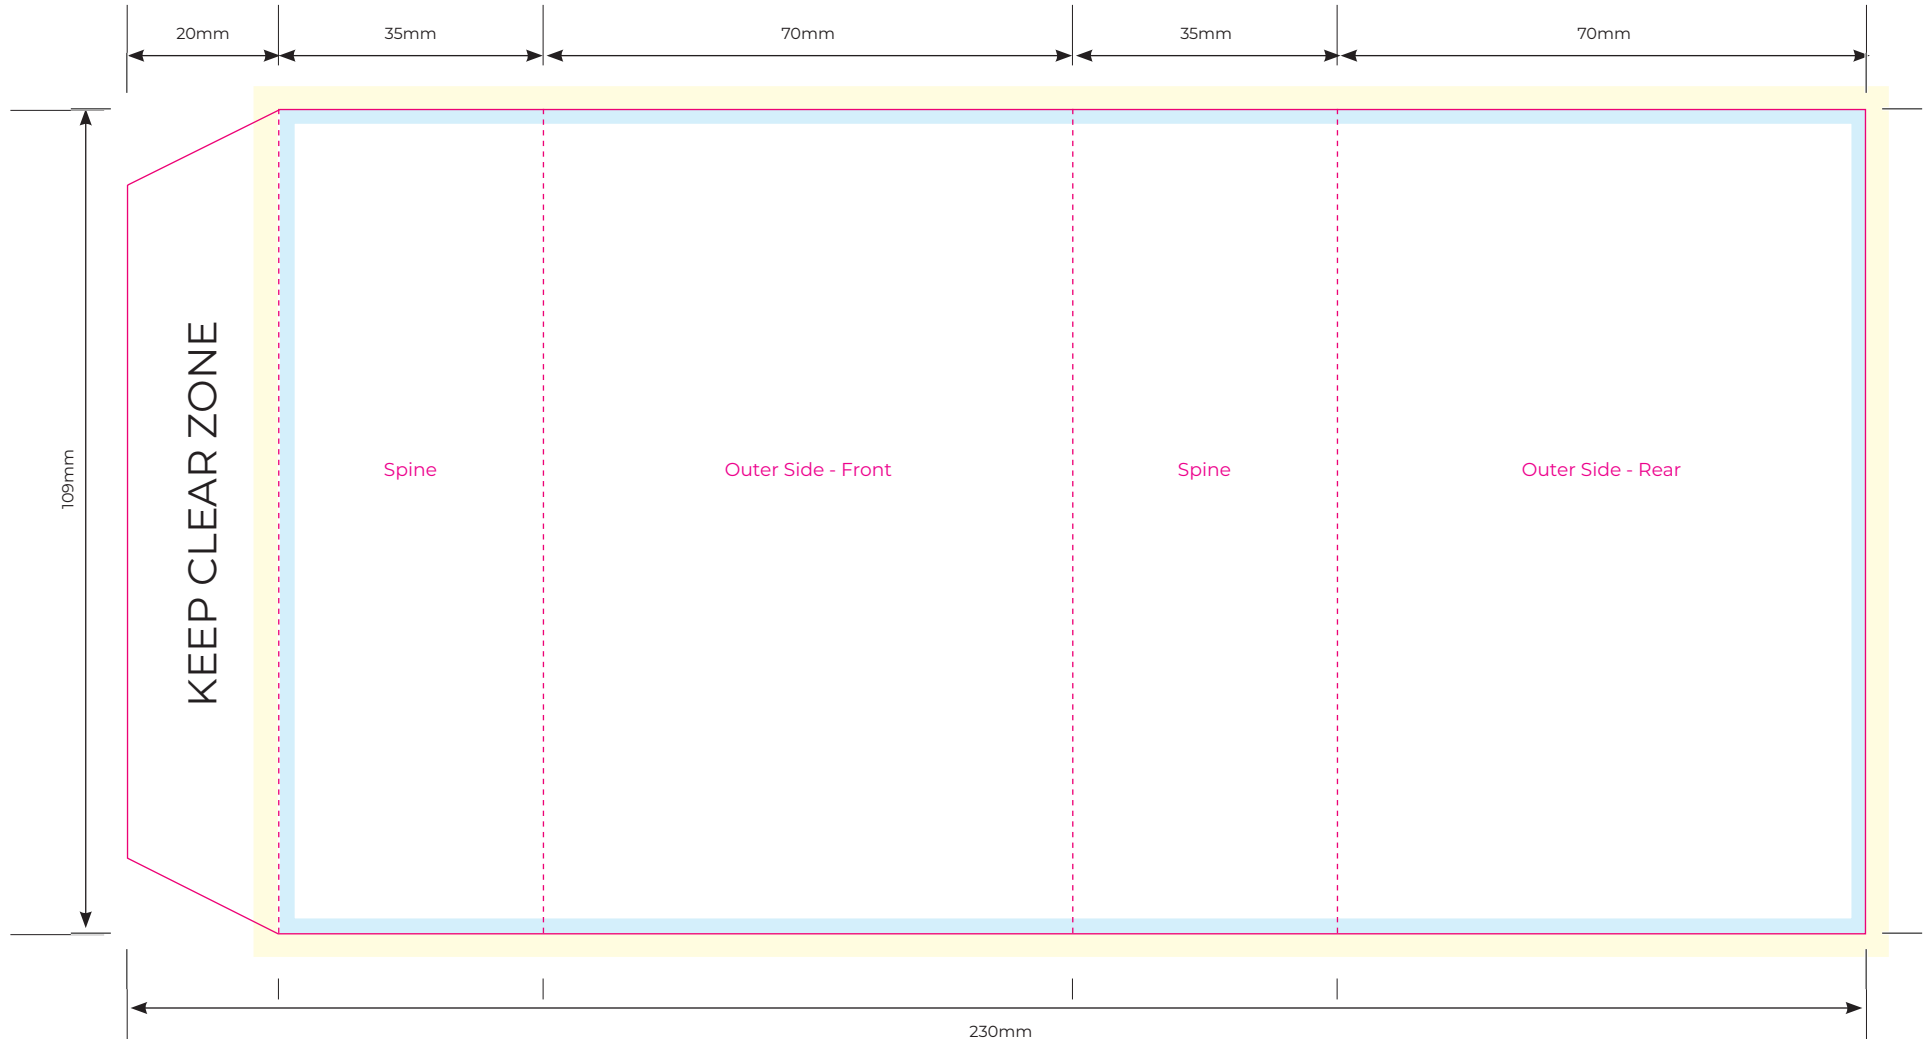

- 3mm bleed
- Safe zone
- Trim line / crease

- 3mm bleed
- Safe zone
- Trim line / crease