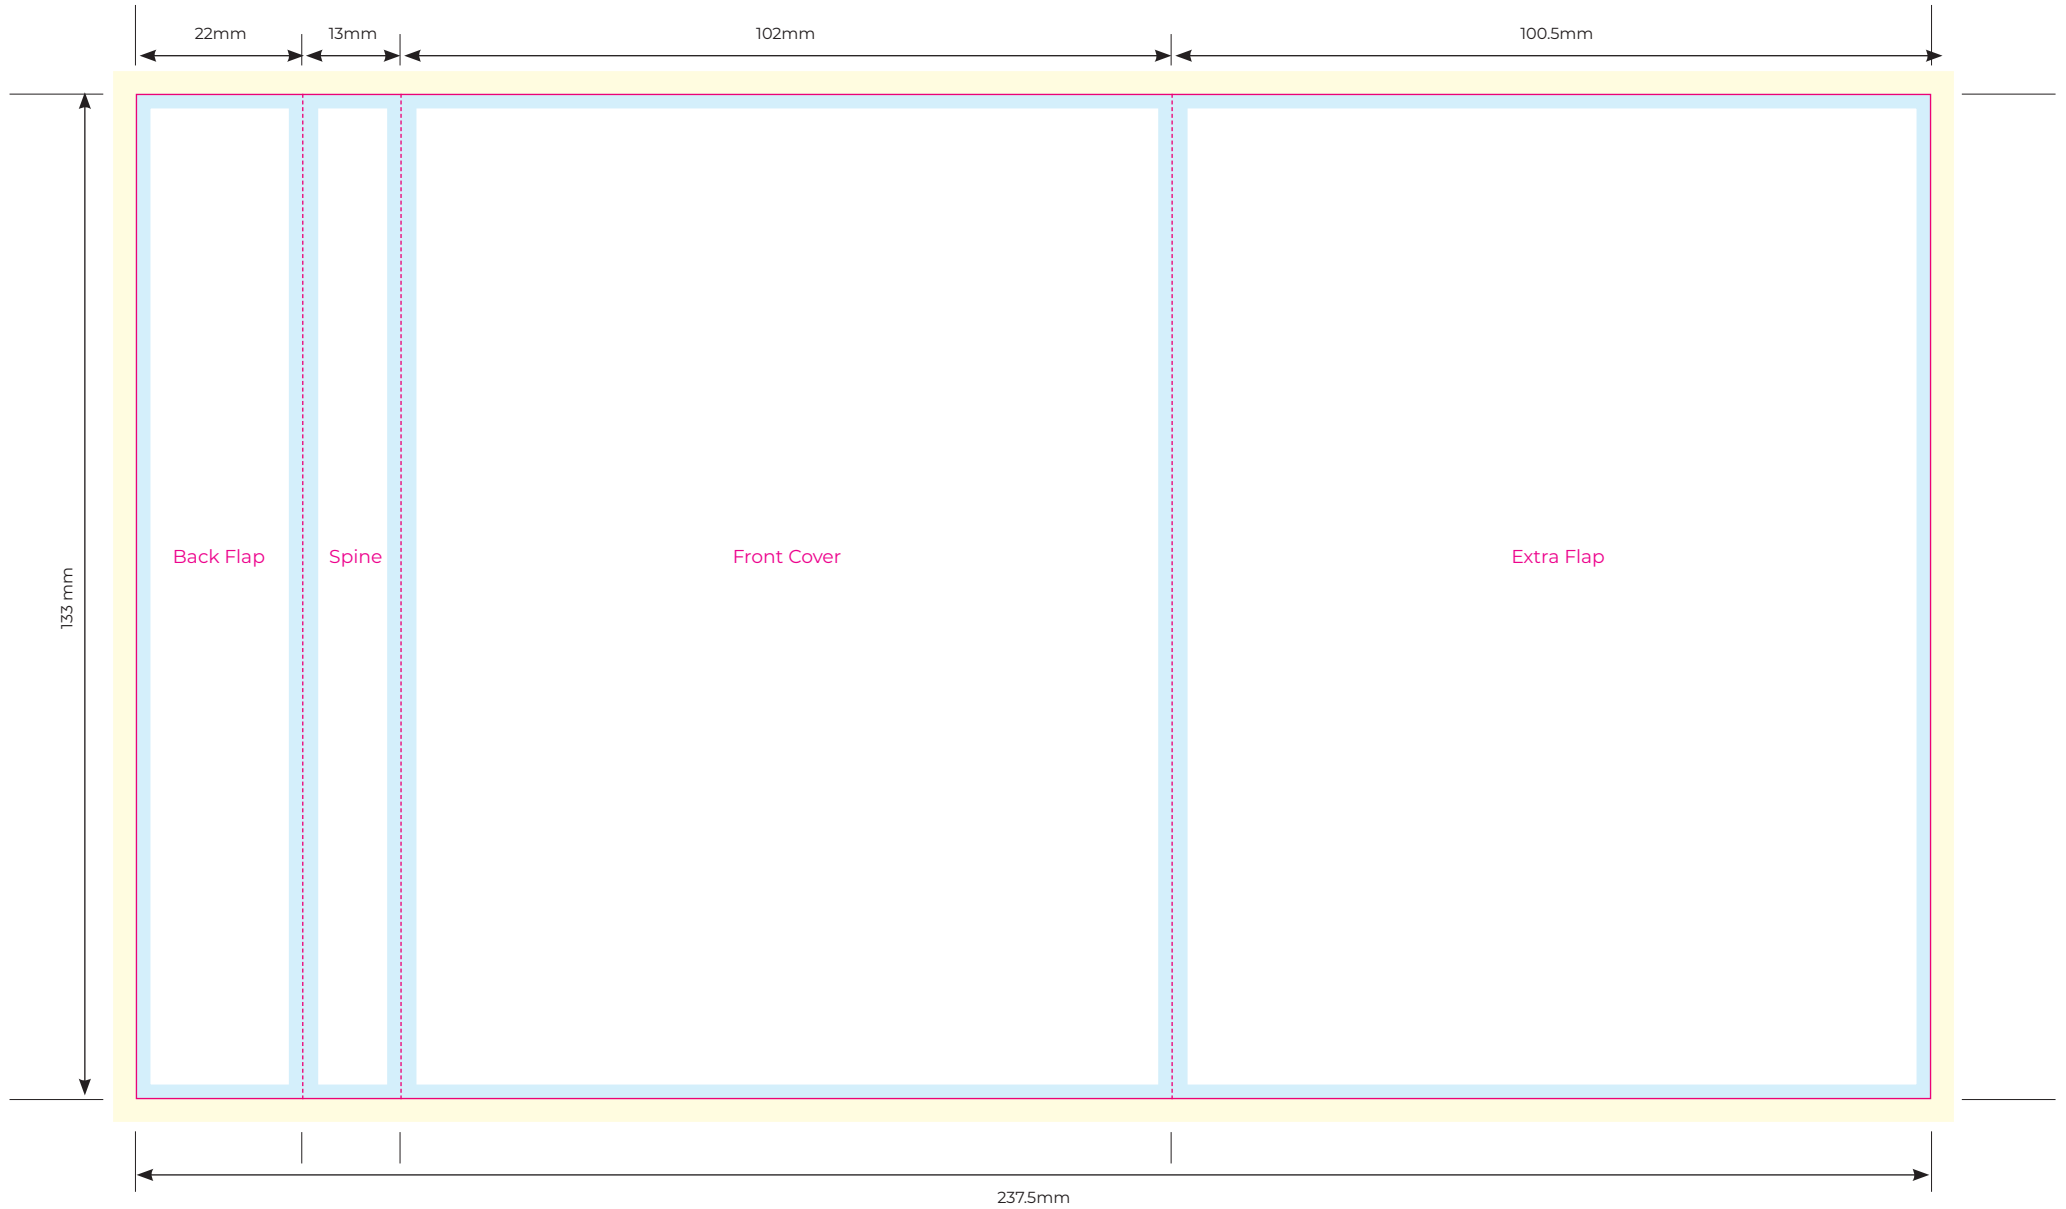

- 3mm bleed
- Safe zone
- Trim line / crease

- 3mm bleed
- Safe zone
- Trim line / crease