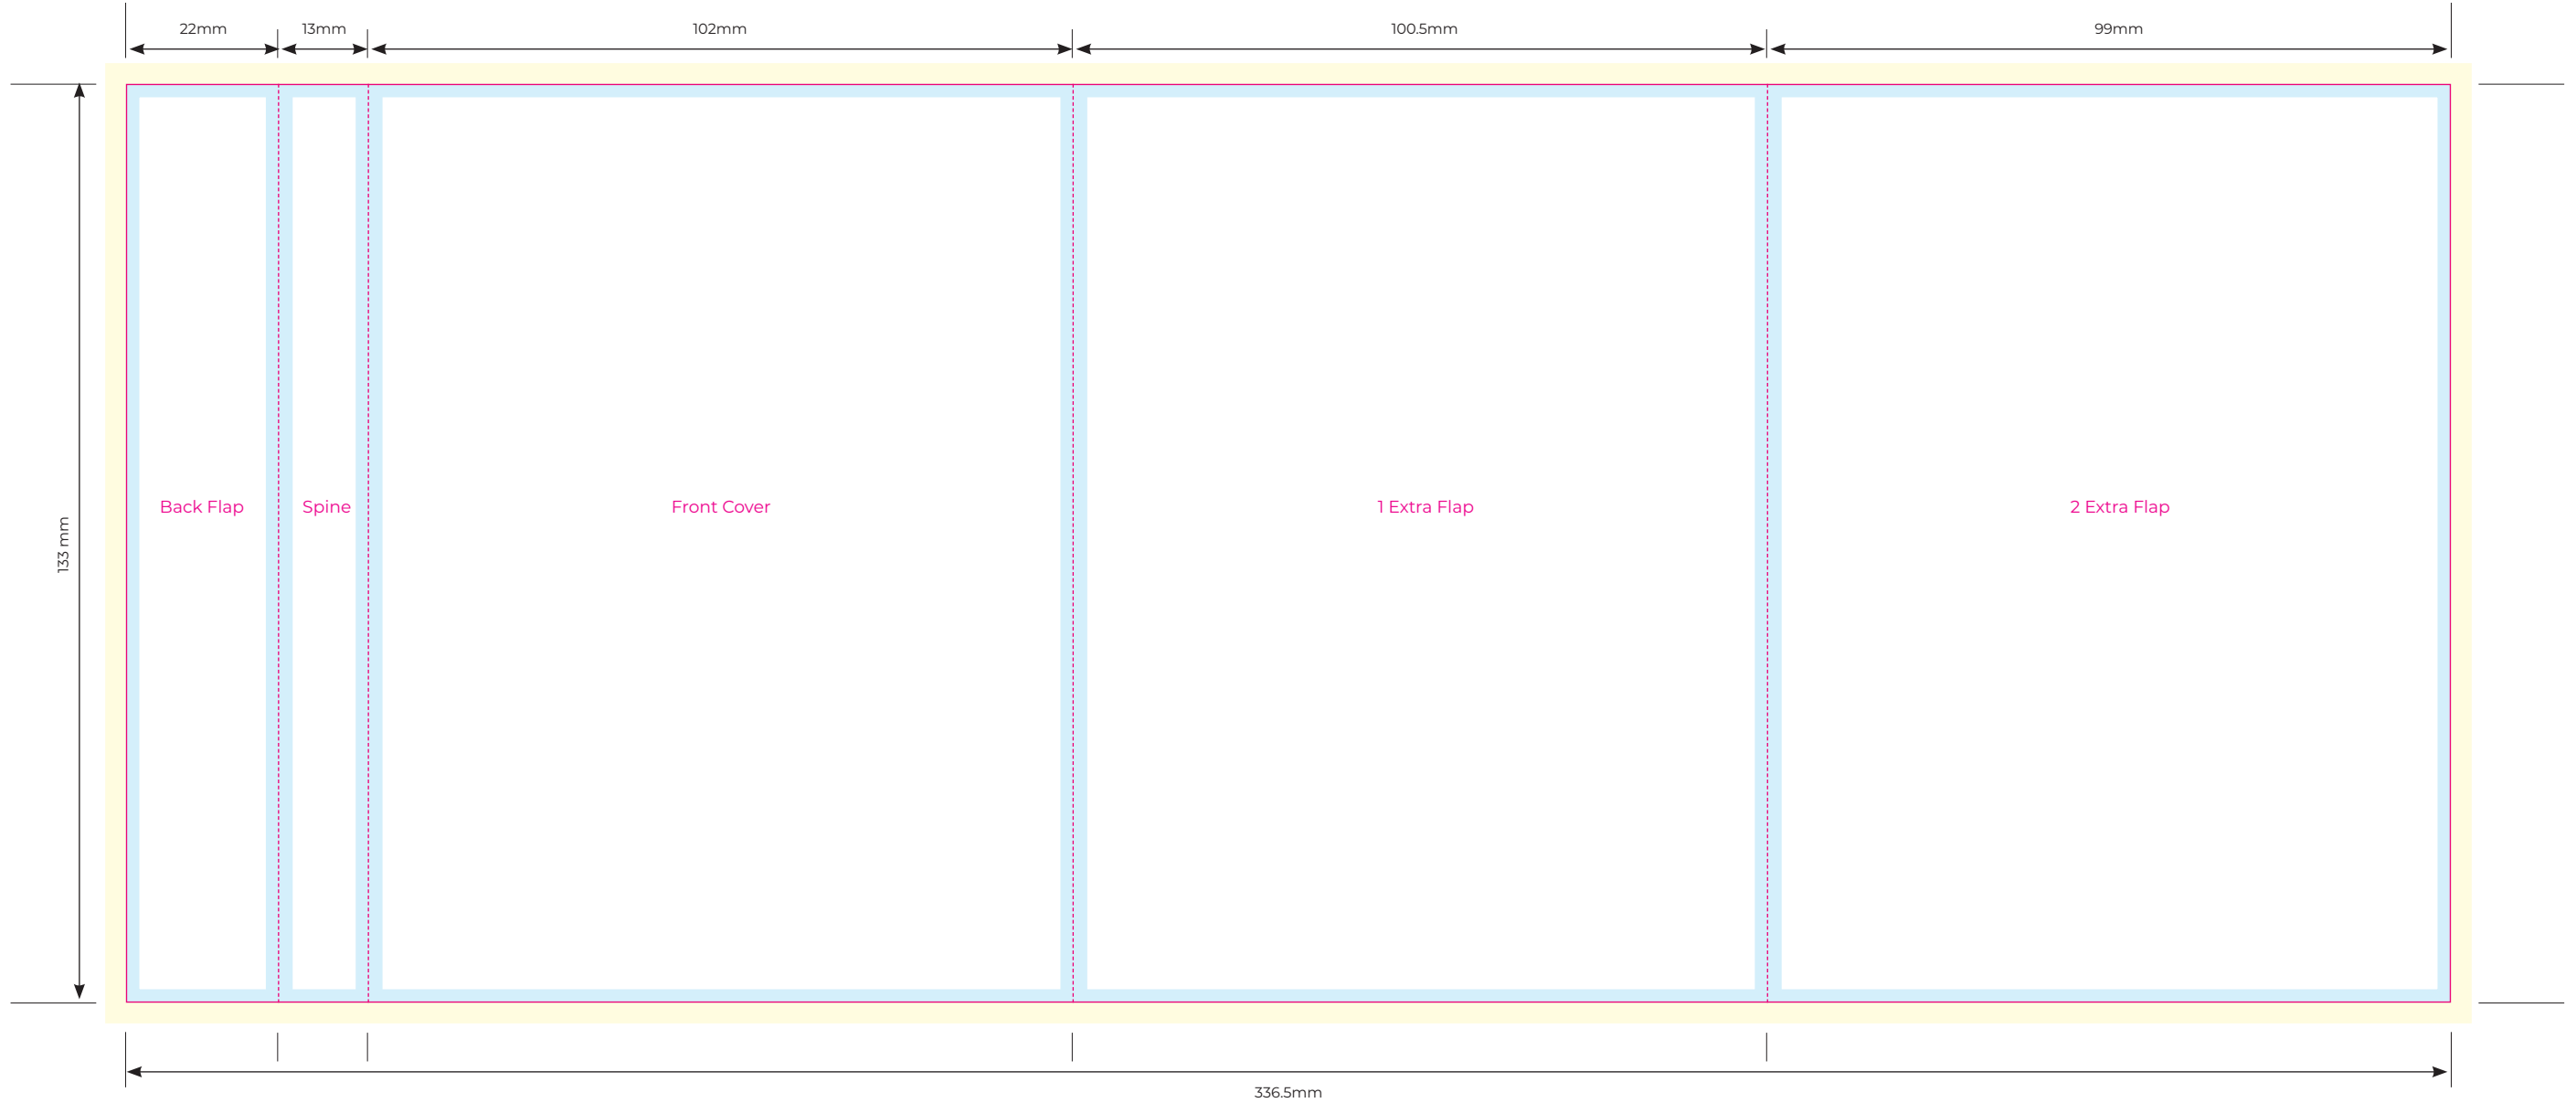

-  3mm bleed
-  Safe zone
-  Trim line / crease

- 3mm bleed
- Safe zone
- Trim line / crease