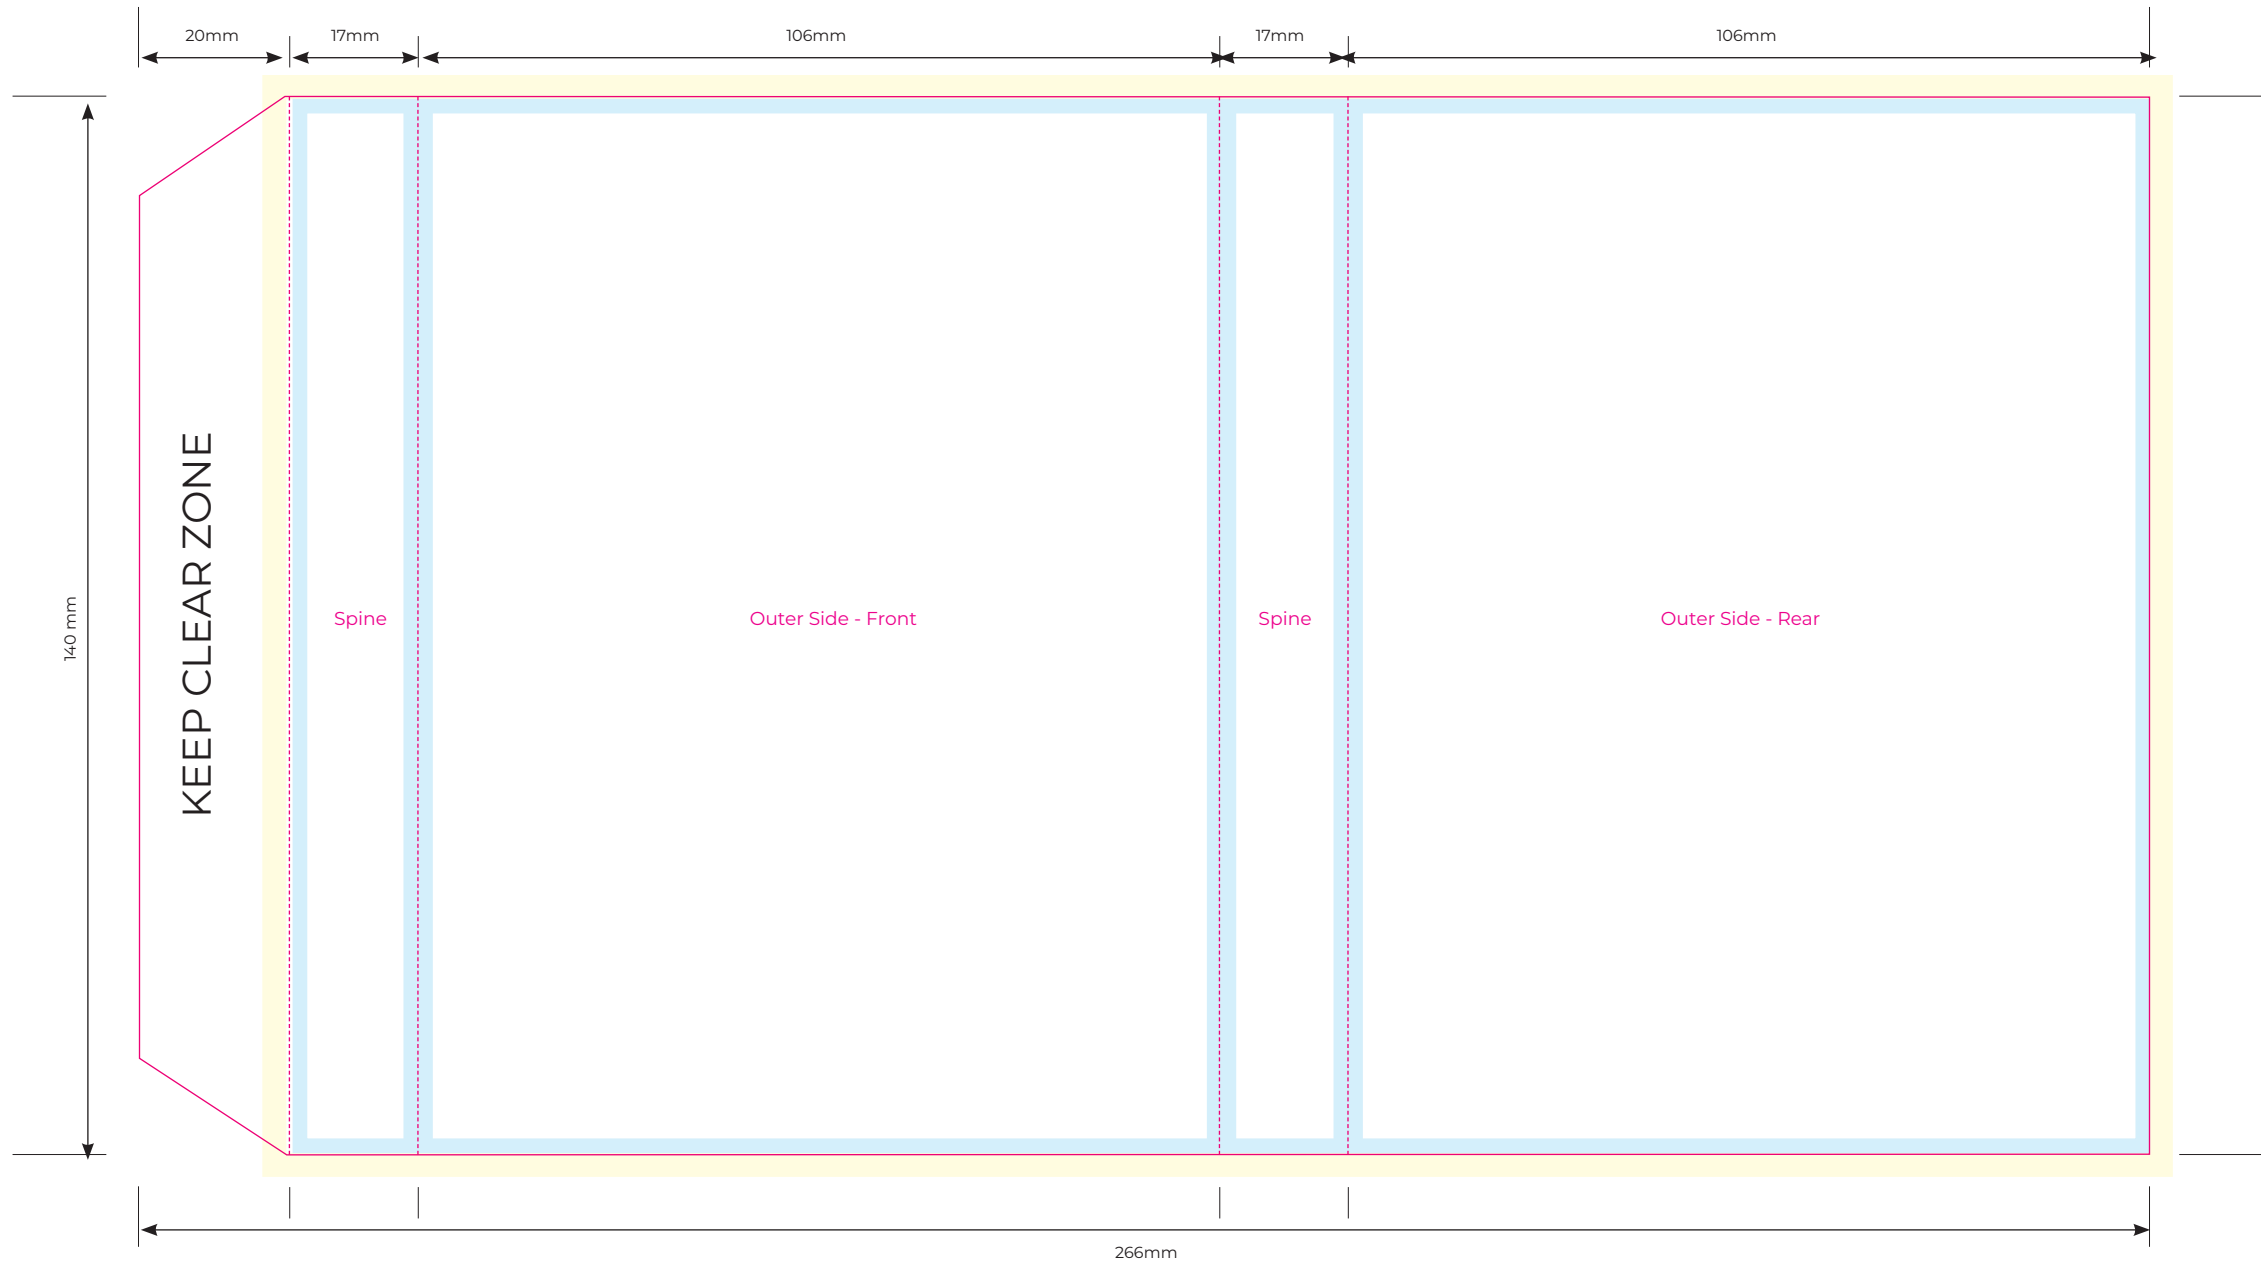

-  3mm bleed
-  Safe zone
-  /  Trim line / crease

-  3mm bleed
-  Safe zone
-  /  Trim line / crease