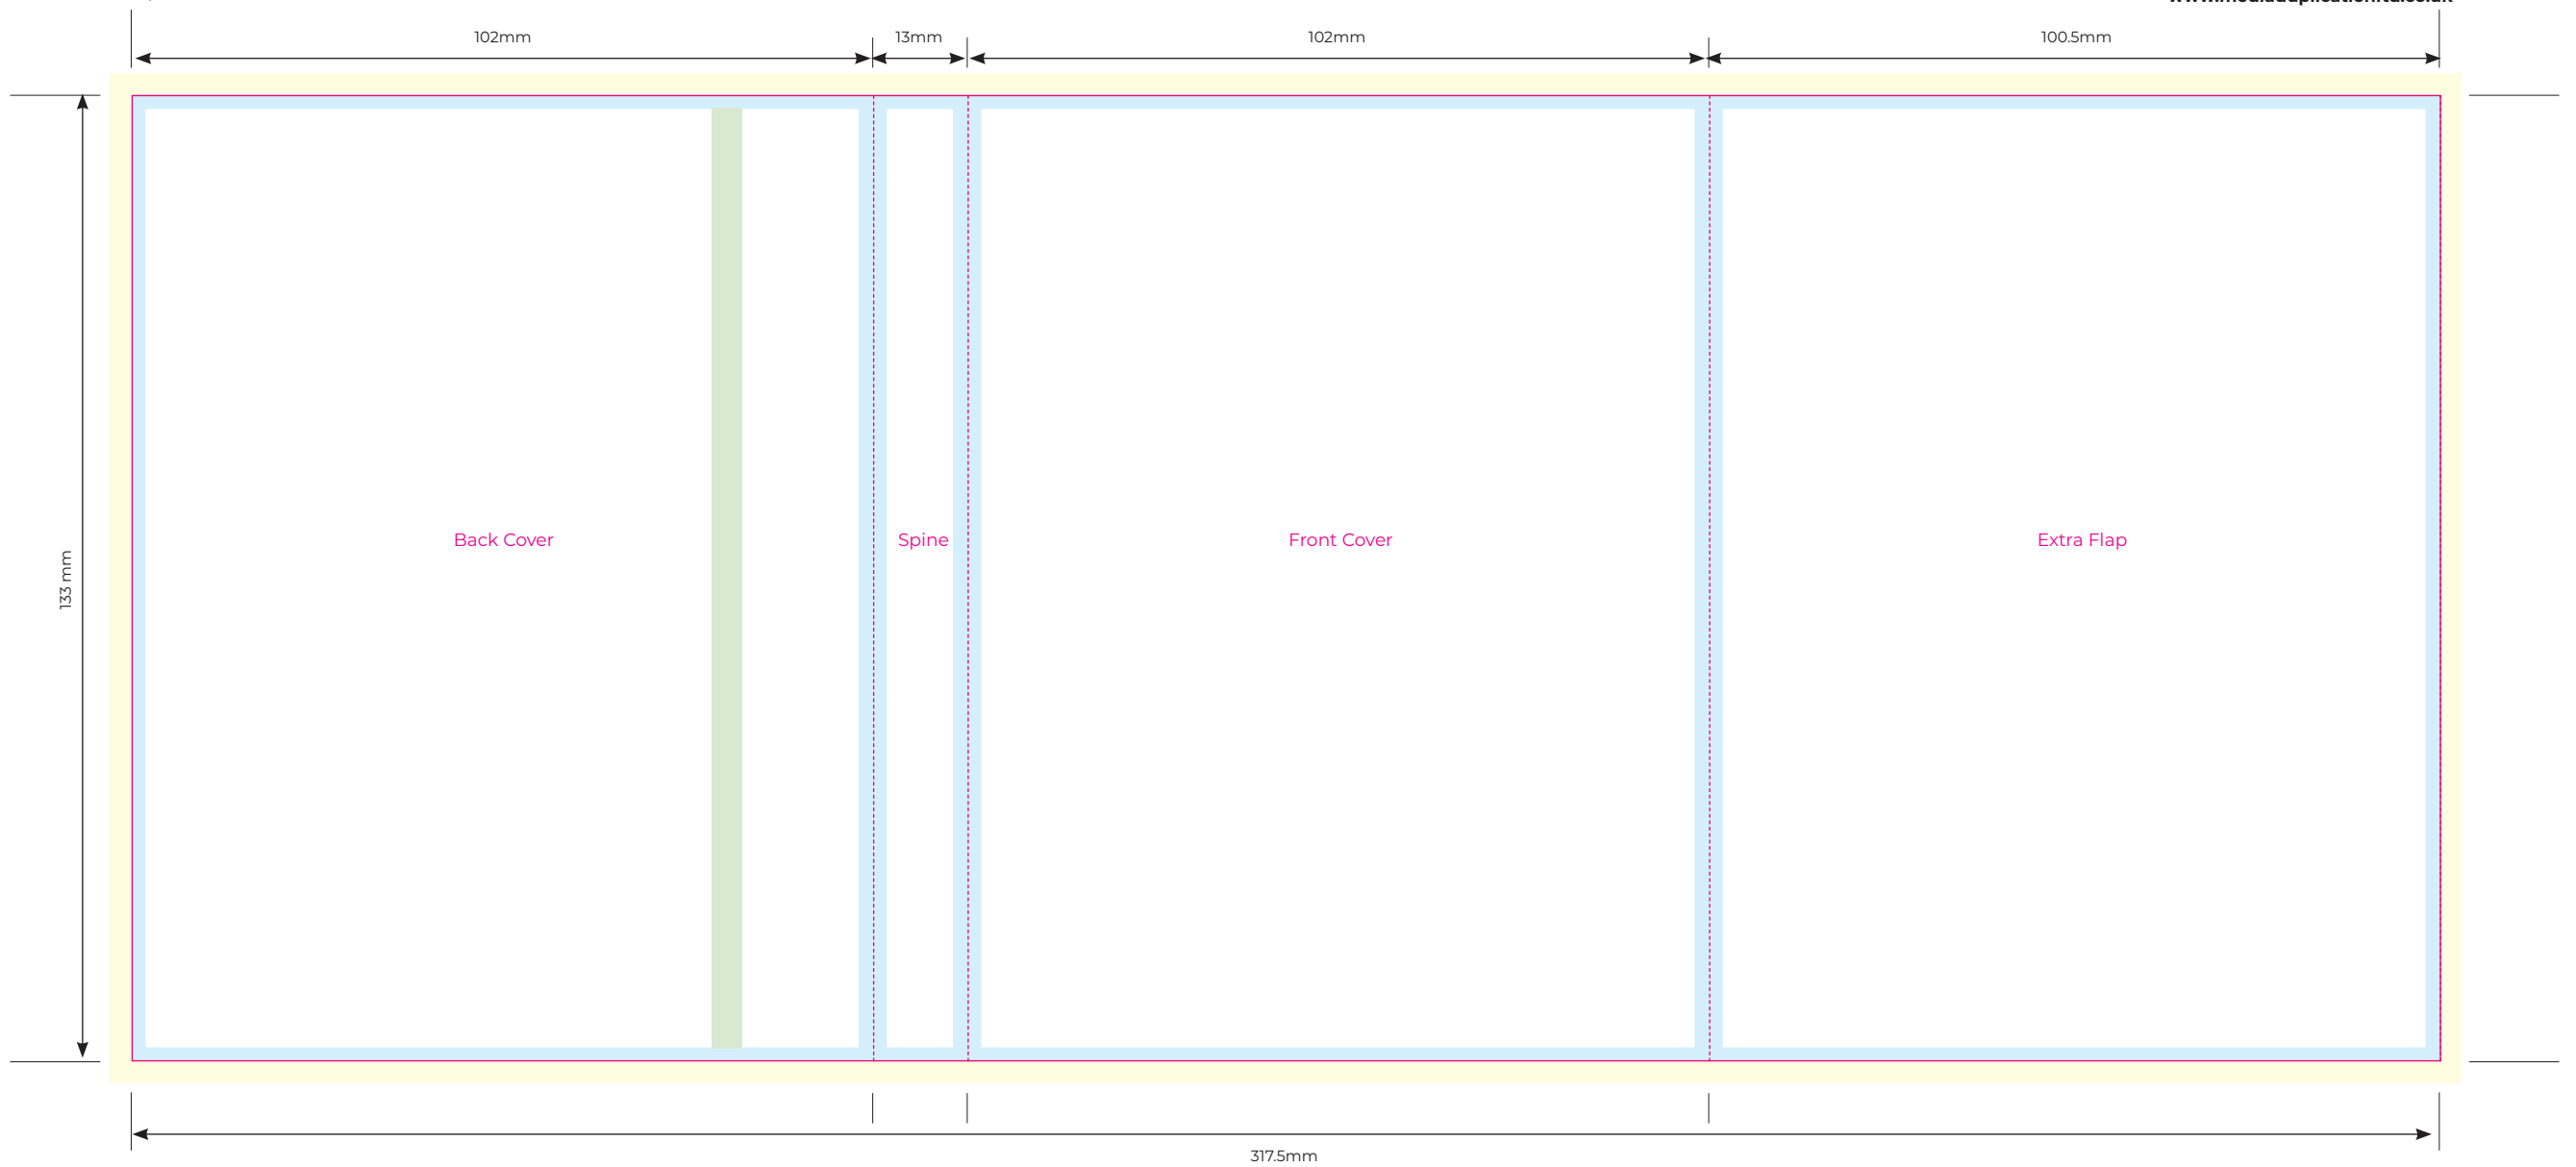

3mm bleed  
Safe zone  
Trim line / crease

Area where case meets

- 3mm bleed
- Safe zone
- Trim line / crease